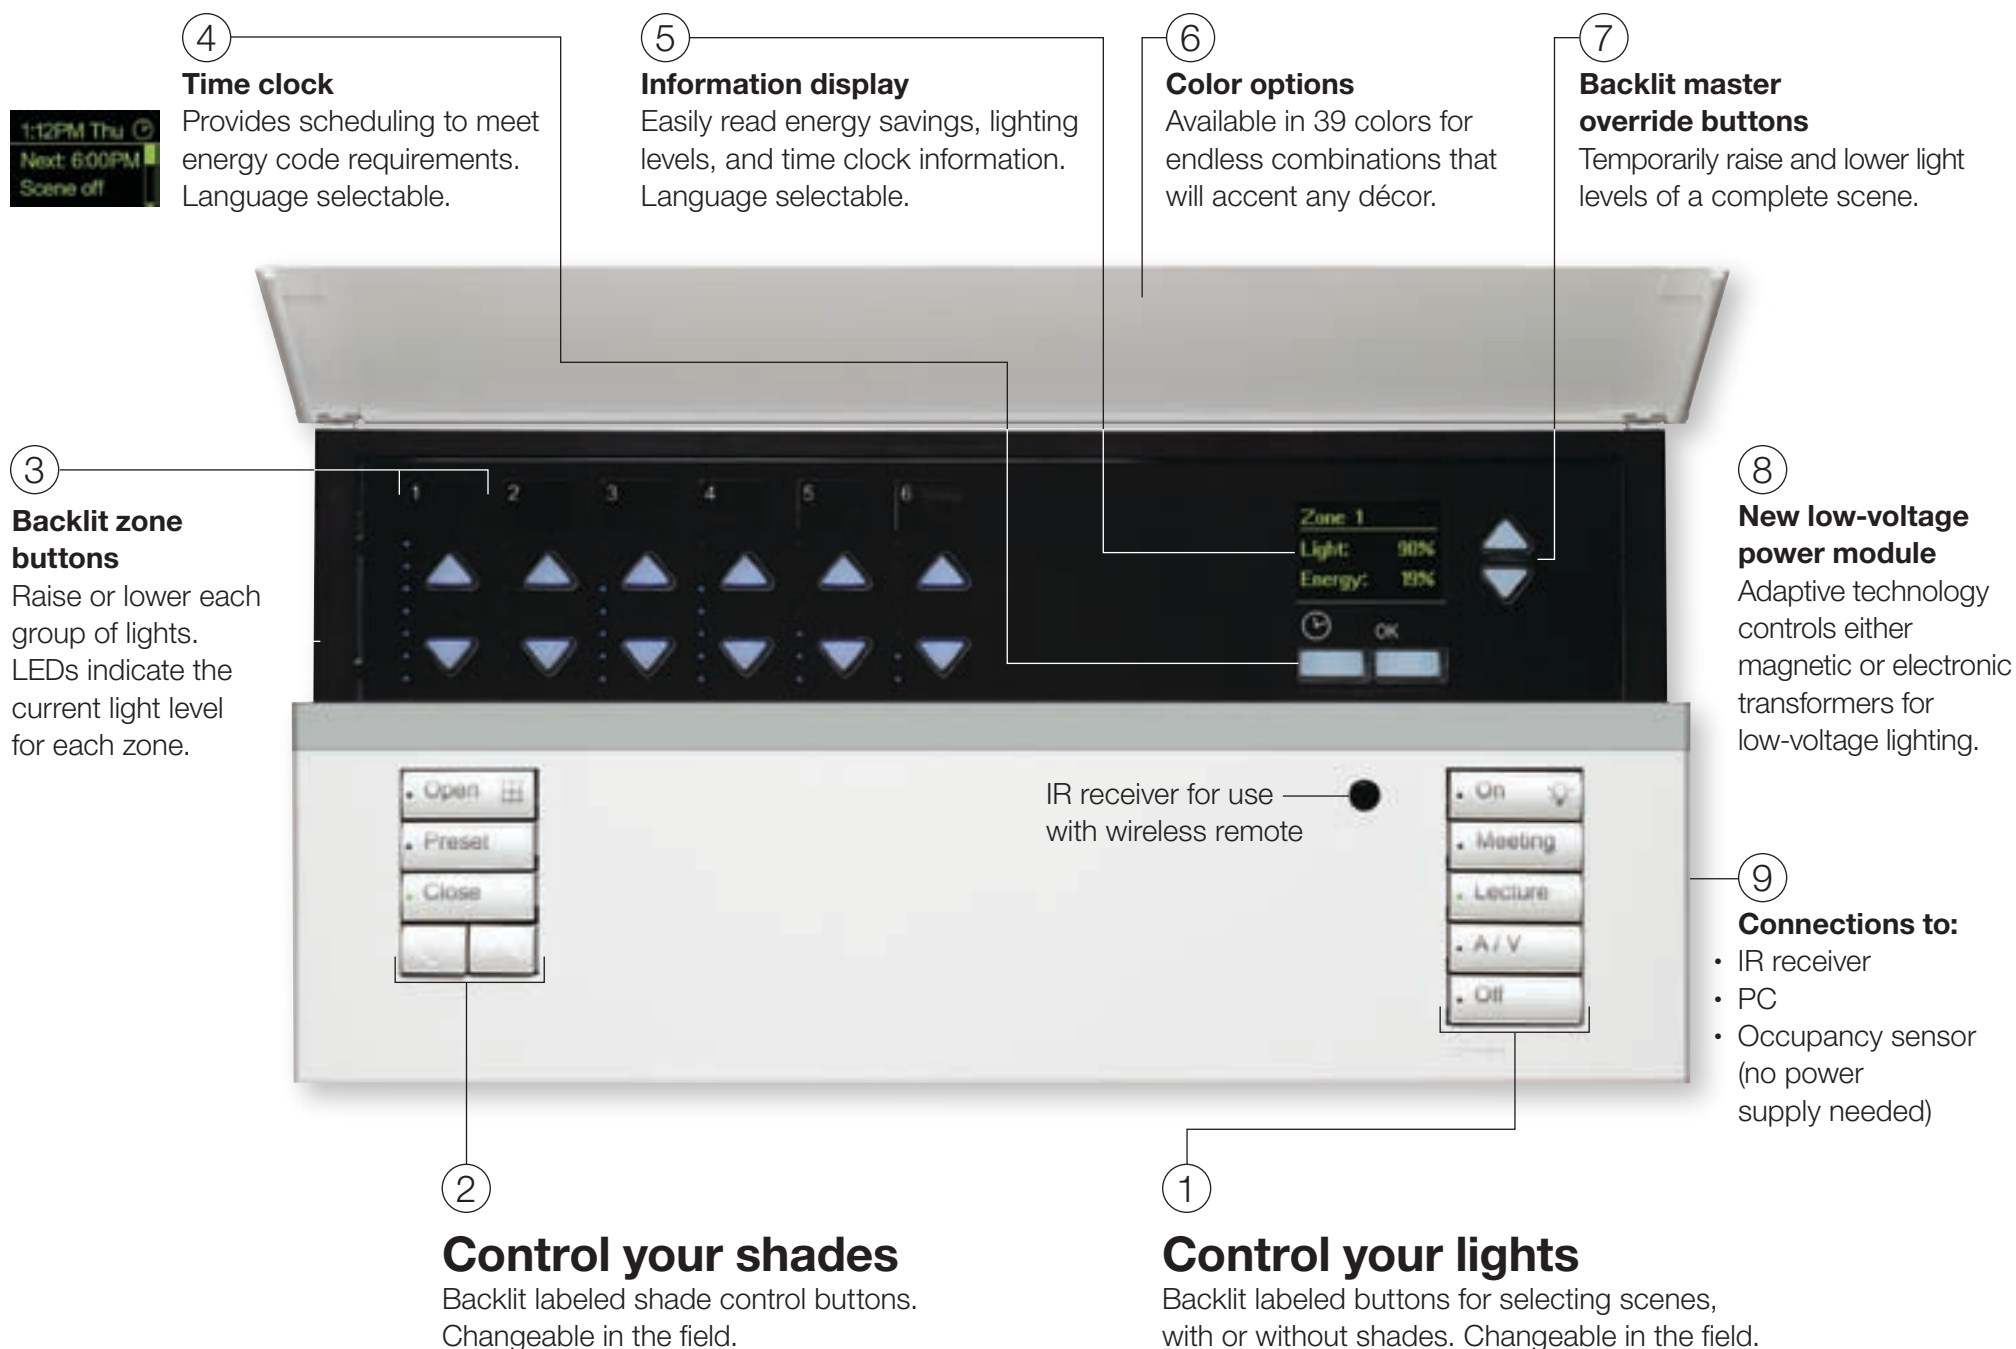

Here is how the GRAFIK Eye QS is improving architectural lighting control:

Simple to operate

Large, engravable, backlit buttons and a language selectable information display.

Easy to design and integrate

Connections to shades and A/V devices without an interface, direct powering of occupancy sensors, and new adaptive power modules that can handle magnetic and electronic low-voltage interchangeably.

Saves energy

Energy savings indicator, built-in time clock, and direct connection to occupancy sensor.

More architectural options

Fully selectable number of shade zones (0, 1, 2, 3) and 39 colors and finishes.

9 new features for better lighting control and energy savings

Control your lights and shades

GRAFIK Eye® QS connects with the following:

Sivoia® QS shades
for natural light control.

seeTouch® QS accessory
for intuitive control
throughout the space.

Occupancy sensor
for energy savings
and code compliance.